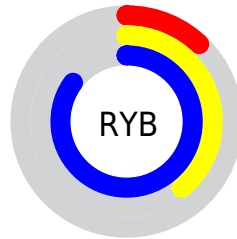

- Red (12%)
- Yellow (39%)
- Blue (85%)