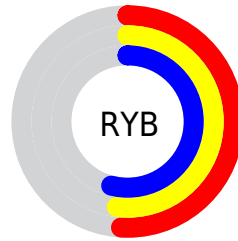

- Red (51%)
- Yellow (52%)
- Blue (54%)