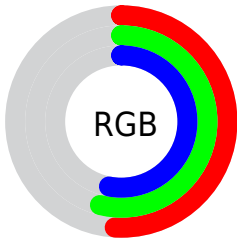

Distribution

- Red (51%)
- Green (54%)
- Blue (53%)