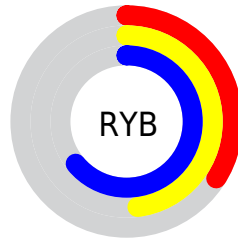

- Red (34%)
- Yellow (48%)
- Blue (64%)