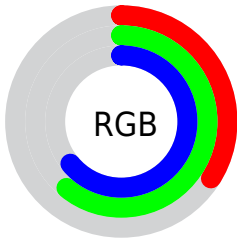

Distribution

- Red (34%)
- Green (61%)
- Blue (64%)