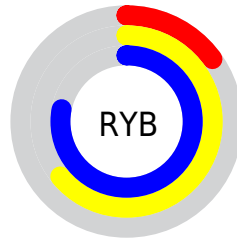

- Red (15%)
- Yellow (64%)
- Blue (78%)