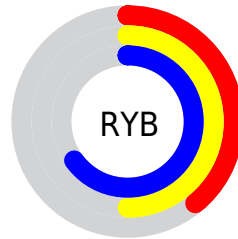

Details

The XYZ color **22.5270, 26.5491, 39.5345** is a dark color, and the websafe version is hex **669999**. A complement of this color would be **24.0150, 21.3912, 14.6682**, and the grayscale version is **23.0928, 24.2955, 26.4578**.

A 20% lighter version of the original color is **46.9877, 54.0838, 75.6728**, and **8.4276, 10.3460, 17.1756** is the 20% darker color. If you saturate the color by 10%, you get **20.2511, 24.4049, 39.2411**, and if you desaturate by 10%, it is **25.1974, 28.9342, 39.8546**.

Distribution

Red (39%)

Green (58%)

Blue (65%)

Red (39%)

Yellow (50%)

Blue (65%)

Cyan (40%)