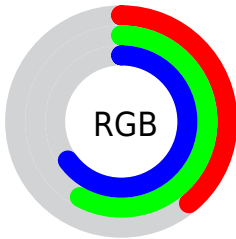

Distribution

Red (39%)

Green (58%)

Blue (65%)