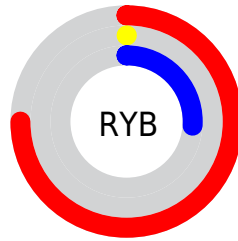

- Red (75%)
- Yellow (0%)
- Blue (26%)