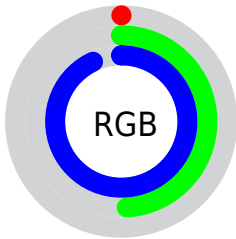

Distribution

- Red (0%)
- Green (49%)
- Blue (93%)