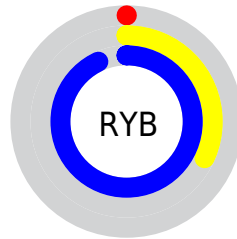

- Red (0%)
- Yellow (32%)
- Blue (93%)