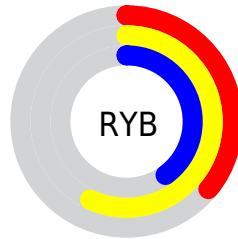

- Red (36%)
- Yellow (57%)
- Blue (40%)