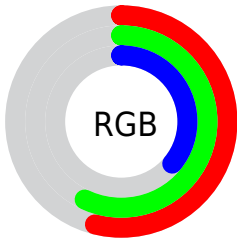

Distribution

- Red (54%)
- Green (57%)
- Blue (36%)