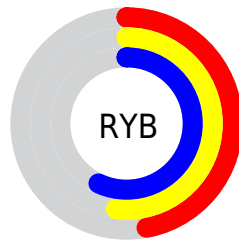

Details

The XYZ color **22.5209, 25.1590, 30.4573** is a dark color, and the websafe version is hex **999999**. A complement of this color would be **22.4622, 22.0676, 21.1654**, and the grayscale version is **23.1932, 24.4011, 26.5728**.

A 20% lighter version of the original color is **47.2795, 52.1524, 61.6074**, and **8.4791, 9.6861, 12.2492** is the 20% darker color. If you saturate the color by 10%, you get **20.2875, 23.4853, 30.2524**, and if you desaturate by 10%, it is **25.0690, 27.0078, 30.6803**.

Distribution

Red (47%)

Green (55%)

Blue (57%)

Red (47%)

Yellow (52%)

Blue (57%)

Cyan (17%)