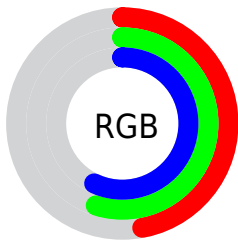

Distribution

Red (47%)

Green (55%)

Blue (57%)