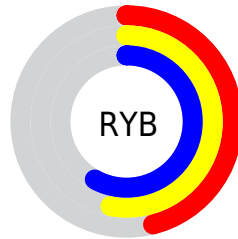

- Red (46%)
- Yellow (53%)
- Blue (58%)