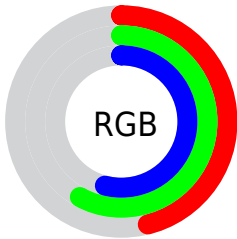

Distribution

- Red (46%)
- Green (58%)
- Blue (54%)