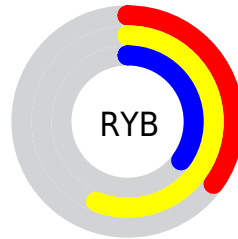

Details

The XYZ color **22.6315, 25.8181, 13.2418** is a dark color, and the websafe version is hex **999966**. A complement of this color would be **12.5757, 11.2223, 27.0961**, and the grayscale version is **23.4661, 24.6881, 26.8854**.

A 20% lighter version of the original color is **47.4995, 53.2436, 32.5845**, and **8.5594, 10.0456, 3.6784** is the 20% darker color. If you saturate the color by 10%, you get **22.0919, 25.6032, 10.3985**, and if you desaturate by 10%, it is **23.2874, 26.0814, 16.6920**.

Distribution

Red (56%)

Green (56%)

Blue (35%)

Red (35%)

Yellow (56%)

Blue (35%)

Cyan (0%)