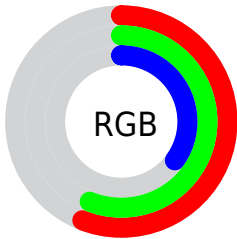

Distribution

Red (56%)

Green (56%)

Blue (35%)