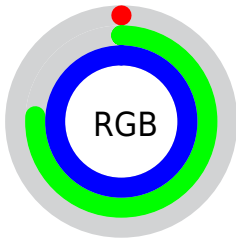

Distribution

- Red (0%)
- Green (76%)
- Blue (100%)