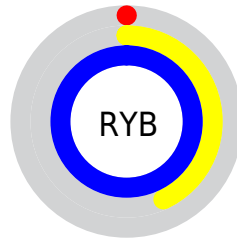

- Red (0%)
- Yellow (43%)
- Blue (100%)