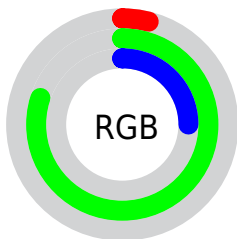

Distribution

- Red (4%)
- Green (80%)
- Blue (25%)