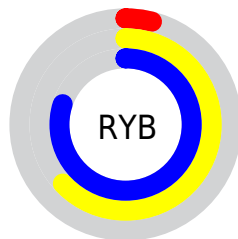

- Red (4%)
- Yellow (63%)
- Blue (80%)