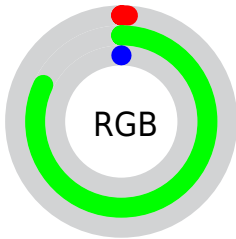

Distribution

Red (1%)

Green (82%)

Blue (0%)