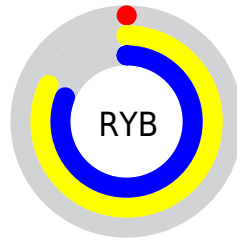

A 20% lighter version of the original color is **43.3464, 75.2550, 20.2237**, and **11.2282, 22.4565, 3.7427** is the 20% darker color. If you saturate the color by 10%, you get **22.5815, 45.1264, 7.5201**, and if you desaturate by 10%, it is **23.0348, 45.3446, 8.2393**.

# Distribution

Red (1%)

Green (82%)

Blue (0%)

Red (0%)

Yellow (82%)

Blue (81%)

Cyan (99%)