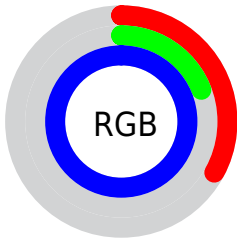

Distribution

- Red (33%)
- Green (19%)
- Blue (100%)