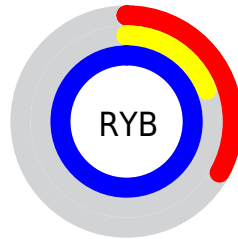

- Red (33%)
- Yellow (19%)
- Blue (100%)