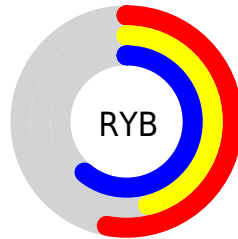

- Red (53%)
- Yellow (46%)
- Blue (61%)