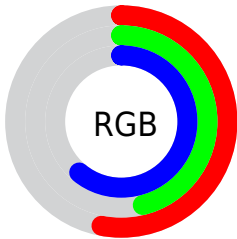

Distribution

- Red (53%)
- Green (46%)
- Blue (61%)