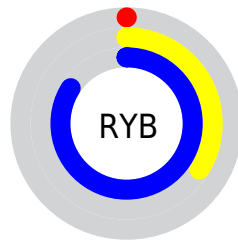

- Red (0%)
- Yellow (34%)
- Blue (84%)