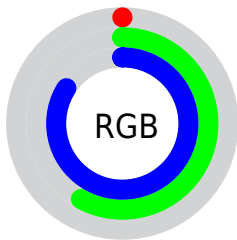

Distribution

- Red (0%)
- Green (58%)
- Blue (84%)