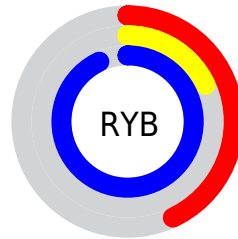

A 20% lighter version of the original color is **40.0350, 25.6070, 97.4403**, and **8.8654, 3.6186, 43.4112** is the 20% darker color. If you saturate the color by 10%, you get **20.2315, 9.1276, 80.8166**, and if you desaturate by 10%, it is **26.1019, 15.0067, 81.6420**.

Distribution

Red (43%)

Green (18%)

Blue (93%)

Red (43%)

Yellow (18%)

Blue (93%)

Cyan (54%)