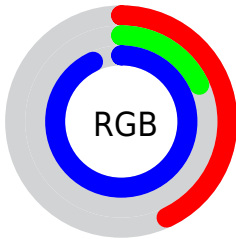

Distribution

Red (43%)

Green (18%)

Blue (93%)