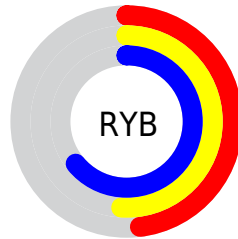

Details

The XYZ color **22.7619, 22.8206, 37.8555** is a dark color, and the websafe version is hex **9999CC**. A complement of this color would be **30.5682, 32.9937, 23.4969**, and the grayscale version is **21.7637, 22.8971, 24.9349**.

A 20% lighter version of the original color is **47.4929, 48.1590, 73.1221**, and **8.5593, 8.4490, 16.2186** is the 20% darker color. If you saturate the color by 10%, you get **18.9482, 18.3710, 37.1980**, and if you desaturate by 10%, it is **27.1991, 27.9397, 38.6101**.

Distribution

Red (48%)

Green (51%)

Blue (64%)

Red (48%)

Yellow (51%)

Blue (64%)

Cyan (25%)