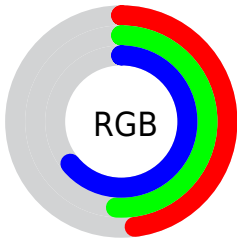

Distribution

Red (48%)

Green (51%)

Blue (64%)