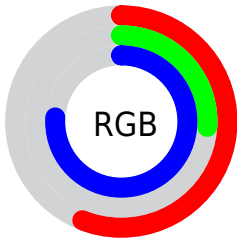

Distribution

- Red (56%)
- Green (26%)
- Blue (76%)