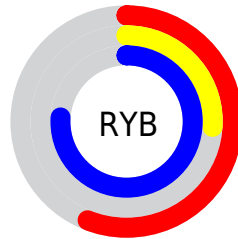

- Red (56%)
- Yellow (26%)
- Blue (76%)