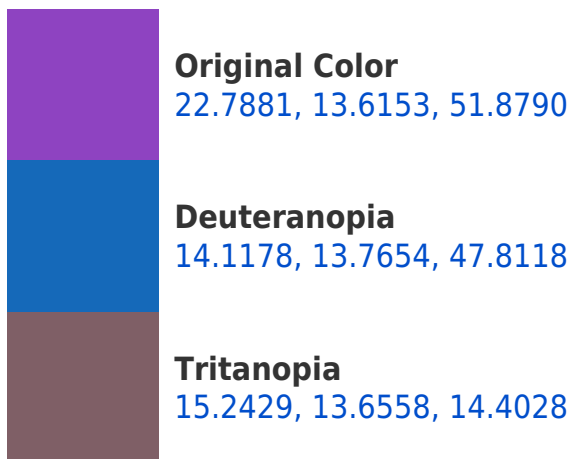

22.7423, 39.8764, 13.6127

10.2384, 10.1440, 11.3458

15.5823, 7.9227, 5.7125

0.7074, 0.3560, 0.4265

Previews

White Background

This preview shows how the XYZ color 22.7881, 13.6153, 51.8790 looks on a white background.

XYZ 22.7881, 13.6153, 51.8790

Background

This preview shows how black text looks on a background with the XYZ color 22.7881, 13.6153, 51.8790.

This preview shows how white text looks on a background with the XYZ color 22.7881, 13.6153,

Dichromacy

Trichromacy

Original Color

22.7881, 13.6153, 51.8790

Deuteranomaly

14.9982, 12.2368, 49.1484

Tritanomaly

17.1374, 13.1518, 24.5570

Monochromacy

Original Color

22.7881, 13.6153, 51.8790

Achromatopsia

13.1579, 13.8432, 15.0752

Achromatomaly

15.6562, 13.1113, 24.9981

CSS Examples