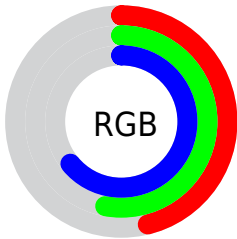

Distribution

Red (46%)

Green (53%)

Blue (64%)