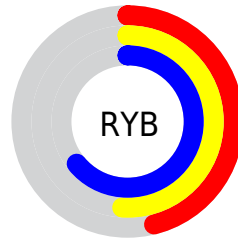

Details

The XYZ color **22.8360, 23.8598, 38.5238** is a dark color, and the websafe version is hex **6699CC**. A complement of this color would be **29.0139, 30.0682, 21.4147**, and the grayscale version is **22.3276, 23.4904, 25.5810**.

A 20% lighter version of the original color is **47.5640, 49.7388, 74.1115**, and **8.5570, 8.8958, 16.5953** is the 20% darker color. If you saturate the color by 10%, you get **19.4265, 20.0642, 37.9713**, and if you desaturate by 10%, it is **26.7743, 28.1371, 39.1422**.

Distribution

Red (46%)

Green (53%)

Blue (64%)

Red (46%)

Yellow (51%)

Blue (64%)

Cyan (28%)