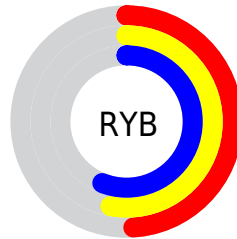

- Red (49%)
- Yellow (53%)
- Blue (56%)