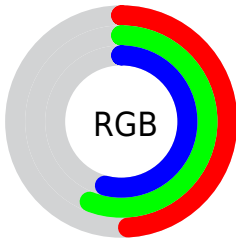

Distribution

- Red (49%)
- Green (56%)
- Blue (54%)