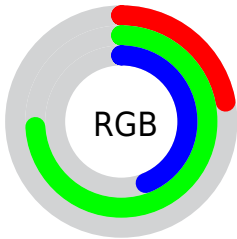

Distribution

- Red (22%)
- Green (74%)
- Blue (44%)