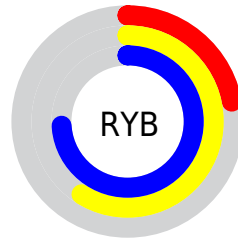

- Red (22%)
- Yellow (59%)
- Blue (74%)