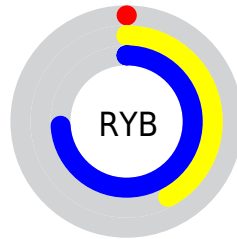

- Red (0%)
- Yellow (42%)
- Blue (74%)