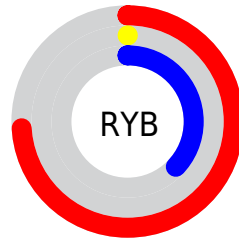

- Red (74%)
- Yellow (0%)
- Blue (37%)