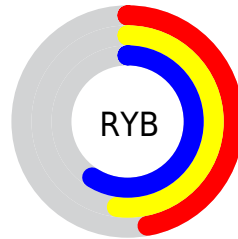

Details

The XYZ color **22.9959, 25.3491, 32.9590** is a dark color, and the websafe version is hex **999999**. A complement of this color would be **24.3301, 24.1922, 21.4767**, and the grayscale version is **23.4398, 24.6605, 26.8552**.

A 20% lighter version of the original color is **47.9901, 52.4367, 65.3495**, and **8.7138, 9.7800, 13.4851** is the 20% darker color. If you saturate the color by 10%, you get **20.3182, 22.8927, 32.6264**, and if you desaturate by 10%, it is **26.0401, 28.0458, 33.3195**.

Distribution

Red (47%)

Green (55%)

Blue (59%)

Red (47%)

Yellow (52%)

Blue (59%)

Cyan (20%)