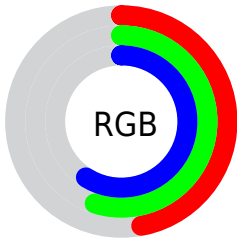

Distribution

Red (47%)

Green (55%)

Blue (59%)