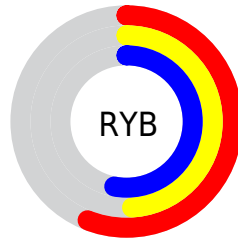

- Red (56%)
- Yellow (49%)
- Blue (53%)