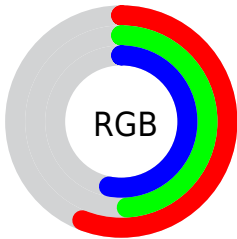

Distribution

- Red (56%)
- Green (49%)
- Blue (53%)