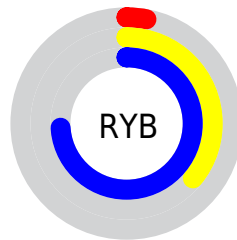

- Red (3%)
- Yellow (36%)
- Blue (74%)