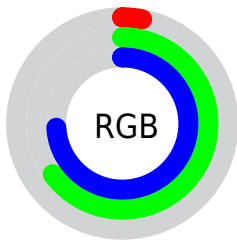

Distribution

- Red (3%)
- Green (65%)
- Blue (74%)