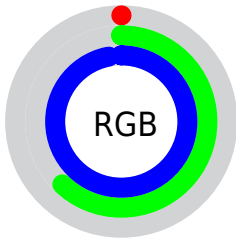

Distribution

- Red (0%)
- Green (62%)
- Blue (97%)