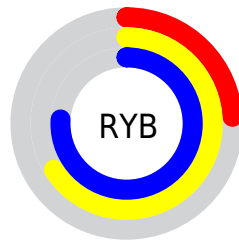

A 20% lighter version of the original color is **48.0655, 75.3987, 38.8081**, and **9.5245, 18.3514, 5.3257** is the 20% darker color. If you saturate the color by 10%, you get **21.4394, 39.2026, 13.6955**, and if you desaturate by 10%, it is **25.1828, 40.9813, 20.6967**.

Distribution

Red (24%)

Green (76%)

Blue (36%)

Red (24%)

Yellow (66%)

Blue (76%)

Cyan (68%)