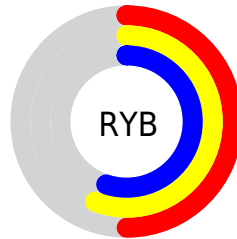

- Red (50%)
- Yellow (56%)
- Blue (55%)