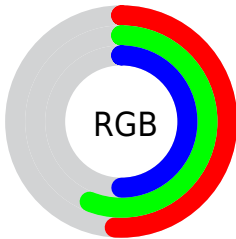

Distribution

- Red (51%)
- Green (56%)
- Blue (50%)