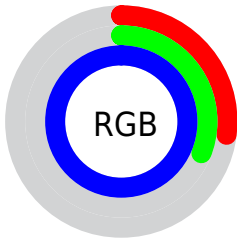

Distribution

- Red (27%)
- Green (31%)
- Blue (100%)