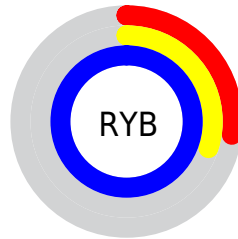

- Red (27%)
- Yellow (30%)
- Blue (100%)