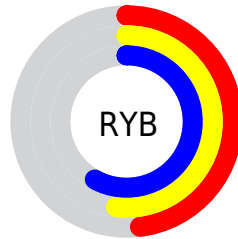

Details

The XYZ color **23.0386, 25.3988, 31.7052** is a dark color, and the websafe version is hex **999999**. A complement of this color would be **23.7709, 23.6914, 22.0596**, and the grayscale version is **23.5411, 24.7671, 26.9713**.

A 20% lighter version of the original color is **48.0803, 52.5246, 63.4813**, and **8.7228, 9.8011, 12.7413** is the 20% darker color. If you saturate the color by 10%, you get **20.4800, 23.1904, 31.4142**, and if you desaturate by 10%, it is **25.9416, 27.8200, 32.0199**.

Distribution

Red (48%)

Green (55%)

Blue (58%)

Red (48%)

Yellow (52%)

Blue (58%)

Cyan (17%)