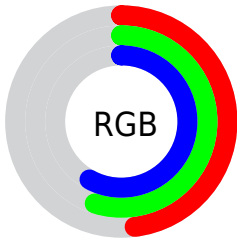

Distribution

Red (48%)

Green (55%)

Blue (58%)