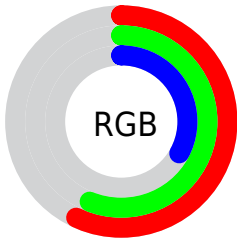

Distribution

- Red (57%)
- Green (56%)
- Blue (33%)