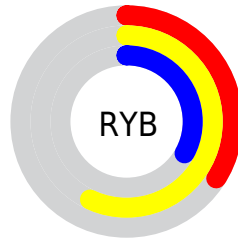

- Red (34%)
- Yellow (57%)
- Blue (33%)