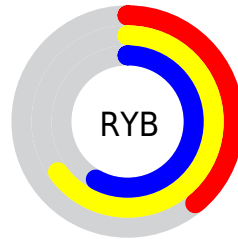

Details

The XYZ color **23.0908, 31.8863, 16.7420** is a dark color, and the websafe version is hex **669966**. A complement of this color would be **23.7406, 18.0673, 38.3142**, and the grayscale version is **26.3612, 27.7340, 30.2023**.

A 20% lighter version of the original color is **48.0199, 62.4933, 38.8097**, and **8.7948, 13.3975, 5.2544** is the 20% darker color. If you saturate the color by 10%, you get **20.8391, 30.8089, 12.9113**, and if you desaturate by 10%, it is **25.7269, 33.1449, 21.4436**.

Distribution

Red (45%)

Green (65%)

Blue (39%)

Red (39%)

Yellow (65%)

Blue (58%)

Cyan (30%)