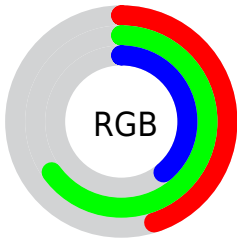

Distribution

Red (45%)

Green (65%)

Blue (39%)