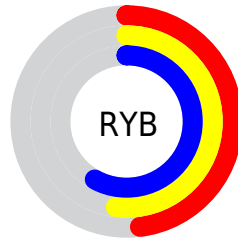

- Red (48%)
- Yellow (52%)
- Blue (58%)