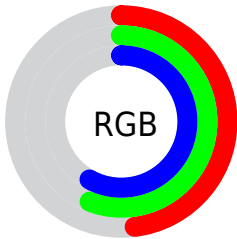

Distribution

- Red (48%)
- Green (56%)
- Blue (58%)