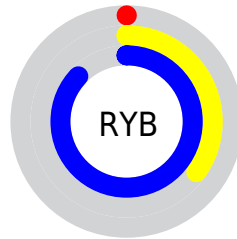

- Red (0%)
- Yellow (35%)
- Blue (87%)