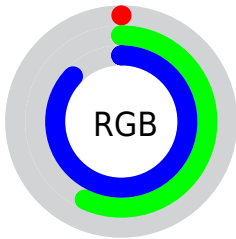

Distribution

- Red (0%)
- Green (57%)
- Blue (87%)