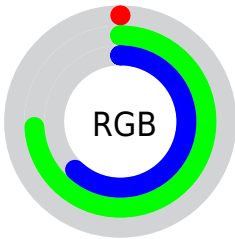

Distribution

- Red (0%)
- Green (74%)
- Blue (62%)