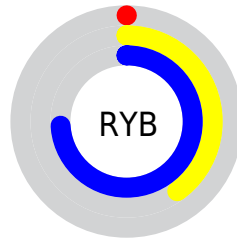

- Red (0%)
- Yellow (40%)
- Blue (74%)