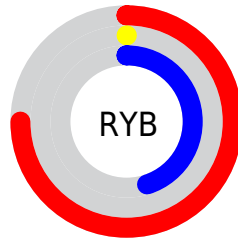

- Red (75%)
- Yellow (0%)
- Blue (45%)