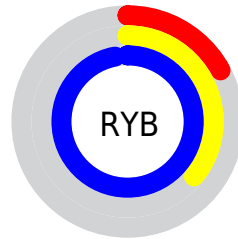

Details

The XYZ color **23.1360, 17.6209, 90.9887** is a dark color, and the websafe version is hex **0066FF**. The color can be described as dark washed azure. A complement of this color would be **56.7297, 55.2648, 10.0620**, and the grayscale version is **12.8988, 13.5705, 14.7783**.

A 20% lighter version of the original color is **38.4192, 35.6190, 99.4580**, and **10.9101, 6.9494, 49.4815** is the 20% darker color. If you saturate the color by 10%, you get **20.7666, 14.0188, 90.4188**, and if you desaturate by 10%, it is **26.5006, 22.2676, 91.7087**.

Distribution

Red (17%)

Green (42%)

Blue (97%)

Red (17%)

Yellow (36%)

Blue (97%)

Cyan (82%)