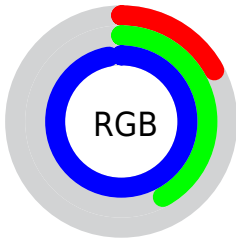

Distribution

Red (17%)

Green (42%)

Blue (97%)