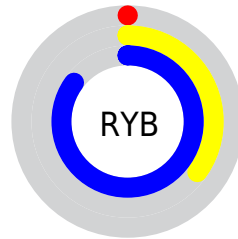

- Red (0%)
- Yellow (35%)
- Blue (85%)