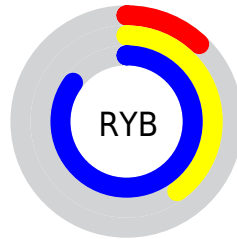

- Red (12%)
- Yellow (40%)
- Blue (85%)