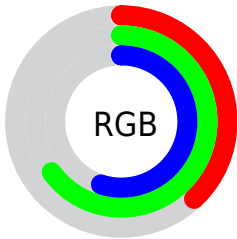

Distribution

- Red (38%)
- Green (65%)
- Blue (55%)