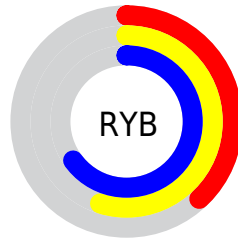

- Red (38%)
- Yellow (55%)
- Blue (65%)