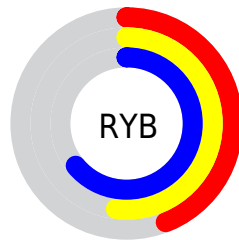

- Red (44%)
- Yellow (52%)
- Blue (64%)