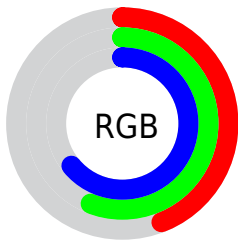

Distribution

- Red (44%)
- Green (56%)
- Blue (64%)