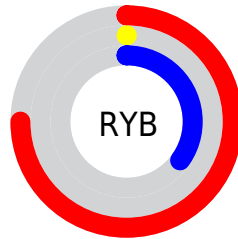

Red (75%)

Yellow (0%)

Blue (35%)