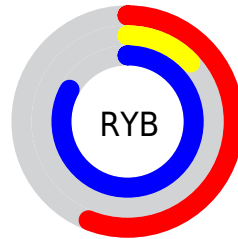

A 20% lighter version of the original color is **46.1401, 27.6429, 97.5115**, and **9.4837, 4.2056, 31.3223** is the 20% darker color. If you saturate the color by 10%, you get **21.6872, 9.9979, 62.4150**, and if you desaturate by 10%, it is **25.6385, 13.7557, 62.9320**.

Distribution

Red (56%)

Green (13%)

Blue (83%)

Red (56%)

Yellow (13%)

Blue (83%)

Cyan (33%)