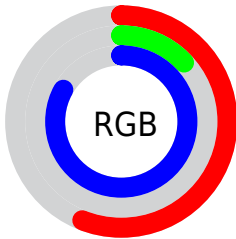

Distribution

Red (56%)

Green (13%)

Blue (83%)