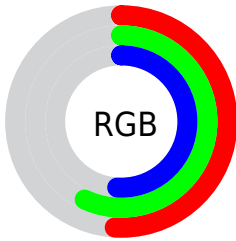

Distribution

- Red (51%)
- Green (57%)
- Blue (51%)