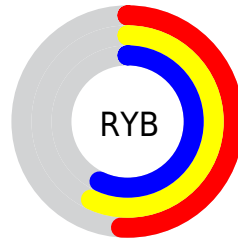

- Red (51%)
- Yellow (57%)
- Blue (57%)