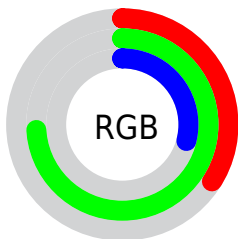

Distribution

- Red (34%)
- Green (74%)
- Blue (29%)