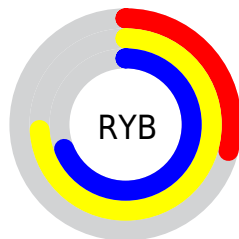

- Red (29%)
- Yellow (74%)
- Blue (69%)