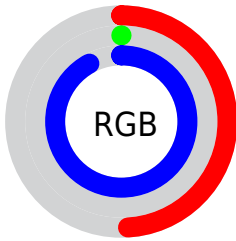

Distribution

- Red (49%)
- Green (0%)
- Blue (92%)