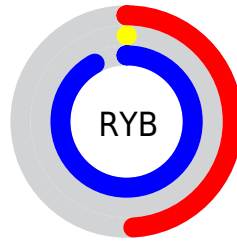

- Red (49%)
- Yellow (0%)
- Blue (92%)