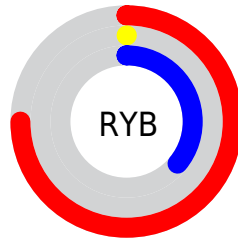

- Red (75%)
- Yellow (0%)
- Blue (36%)